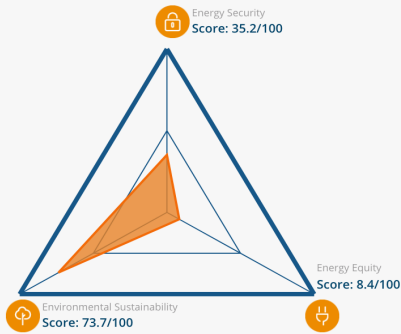

Congo (Democratic Republic) ▾

Trilemma Rank
106

DRC ranks 106th globally and gets a balance grade of DDB.

Trilemma Score
37.6

Balance Grade
DDB

Population
81.3 (millions)

Land Area
2,267.1 (thousand sq. km)

GDP Per Capita
562 (PPP US\$)

Industrial Sector
44.1 (% of GDP)

GDP Growth
5.8 (annual %)

Balance

Historical Trilemma Scores

Trend lines track the country's performance in each dimension, beginning with a baseline of 100 in the year of 2000

Trends and Outlook

Key metrics

Metrics are determined relative to other countries, with a full bar representing a score of 100.

	2020 Performance	Trend 2010-20
Energy security		
Import dependence	████████████████████	▶
Diversity of electricity generation	████████████████████	▼
Energy storage	████████████████████	▲
Energy equity		
Access to electricity	████████████████████	▲
Electricity prices	████████████████████	▲
Gasoline and diesel prices	████████████████████	▼
Environmental sustainability		
Final energy intensity	████████████████████	▼
Low carbon electricity generation	████████████████████	▲
CO2 emissions per capita	████████████████████	▶
Country context		
Macroeconomic stability	████████████████████	▼
Effectiveness of government	████████████████████	▲
Innovation capability	████████████████████	▼