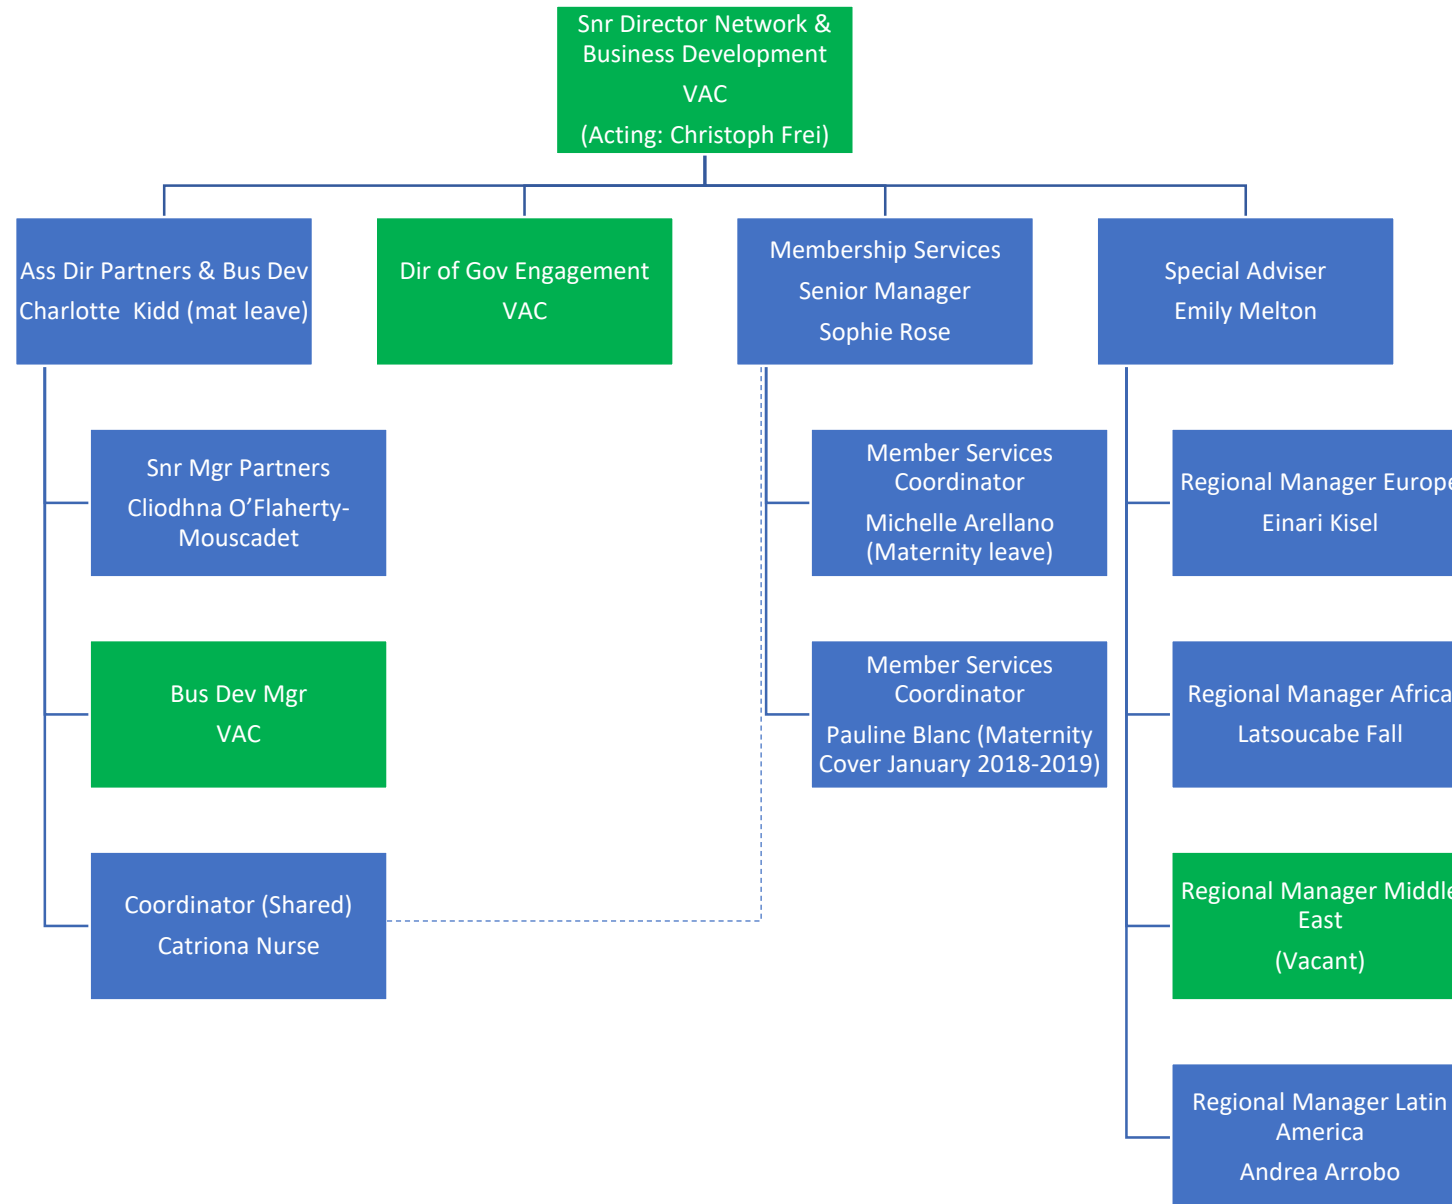

* Dotted line to COO

World Energy Council – Senior Leadership Team

What – Business, Industry and Policy Insights

Who – Network & Communities

How –Digital & Platforms

Operations – New COO Team