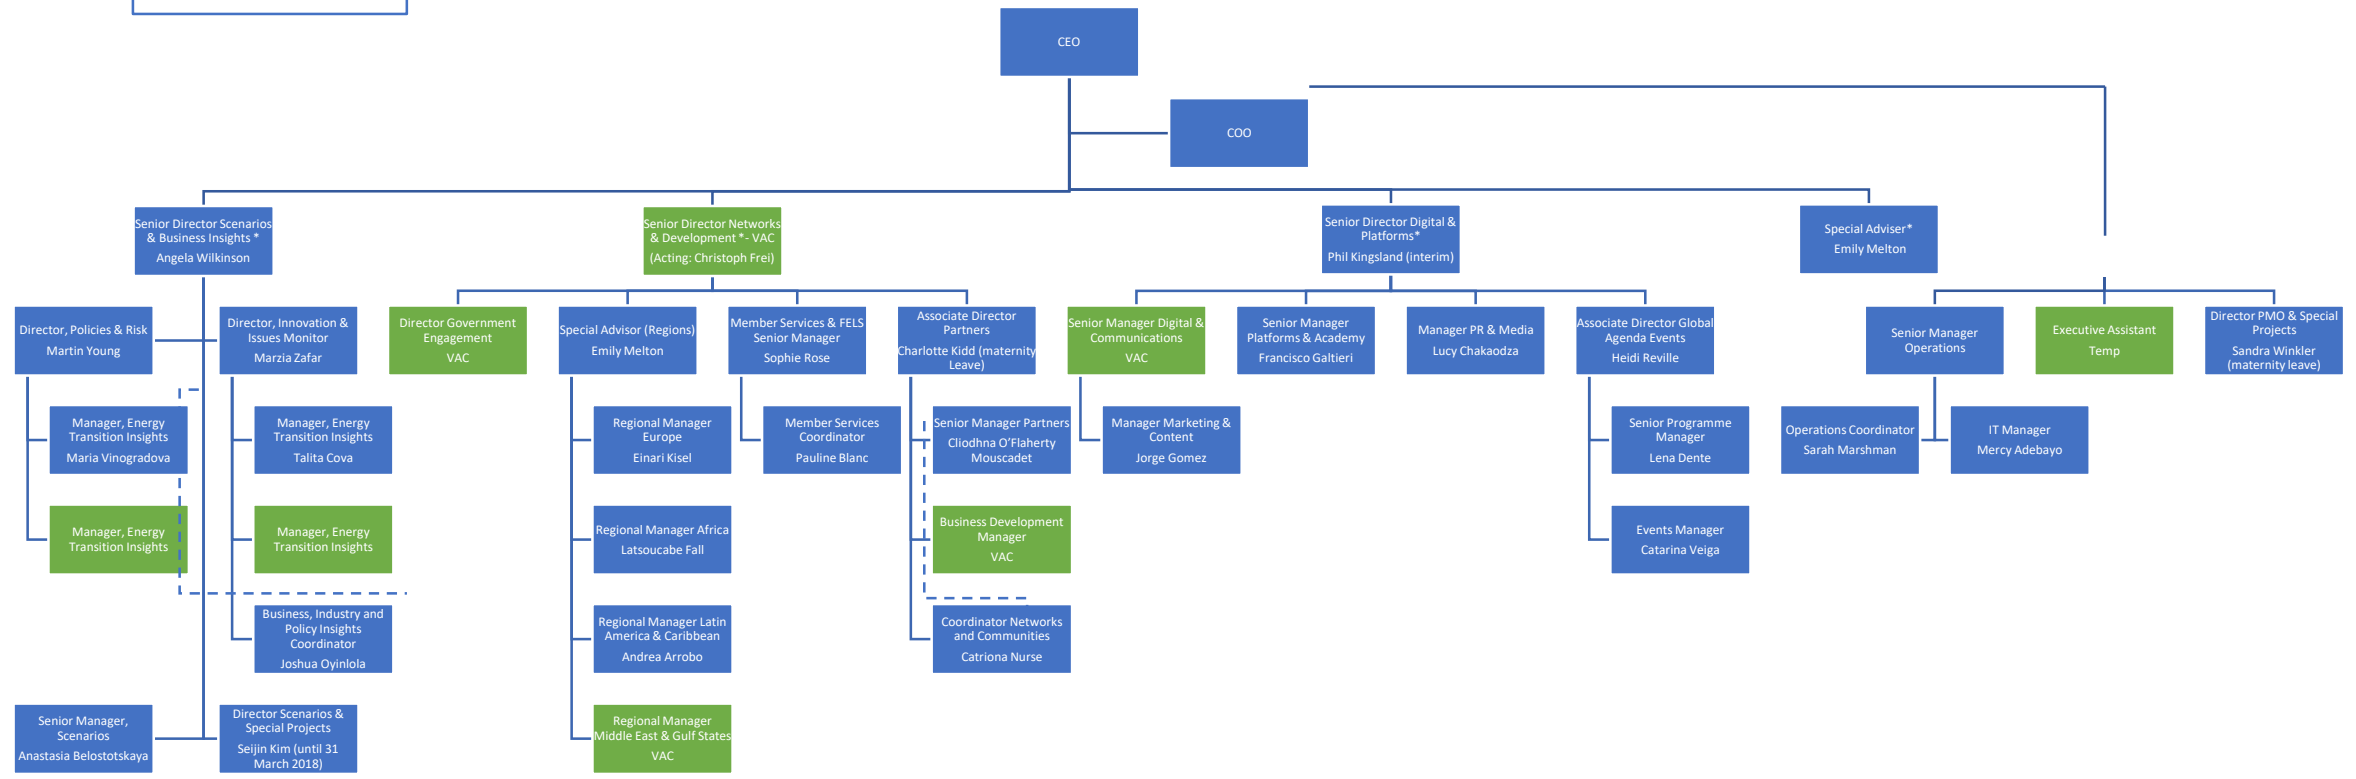

* Dotted line to COO

World Energy Council – Senior Leadership Team

What – Business, Industry and Policy Insights

Who – Network & Communities

How –Digital & Platforms

Operations – New COO Team