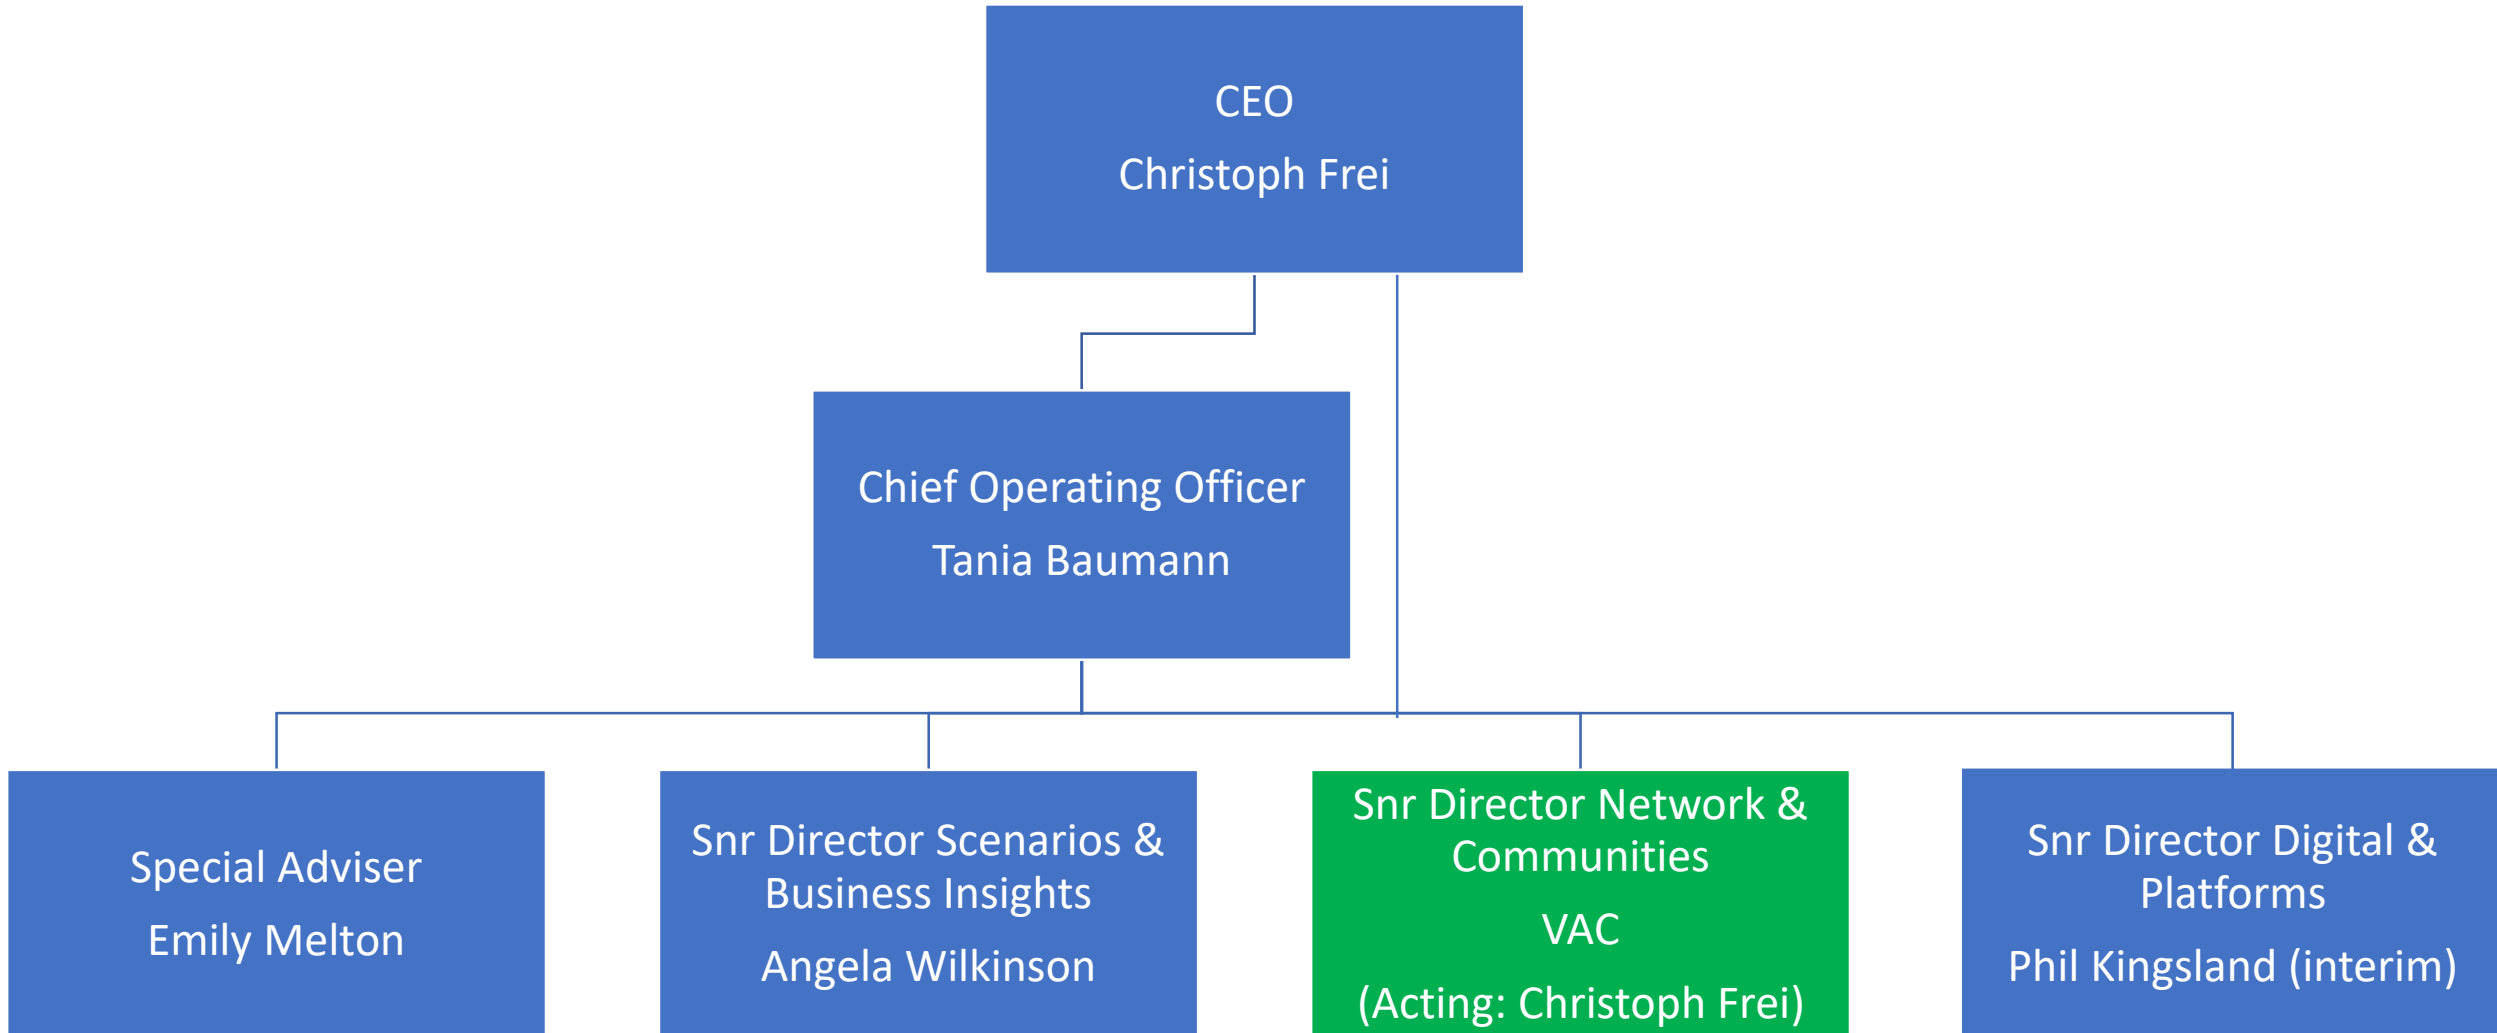

* Dotted line to COO

World Energy Council – Senior Leadership Team

What – Business, Industry and Policy Insights

Who – Network & Communities

How –Digital & Platforms

Operations – New COO Team