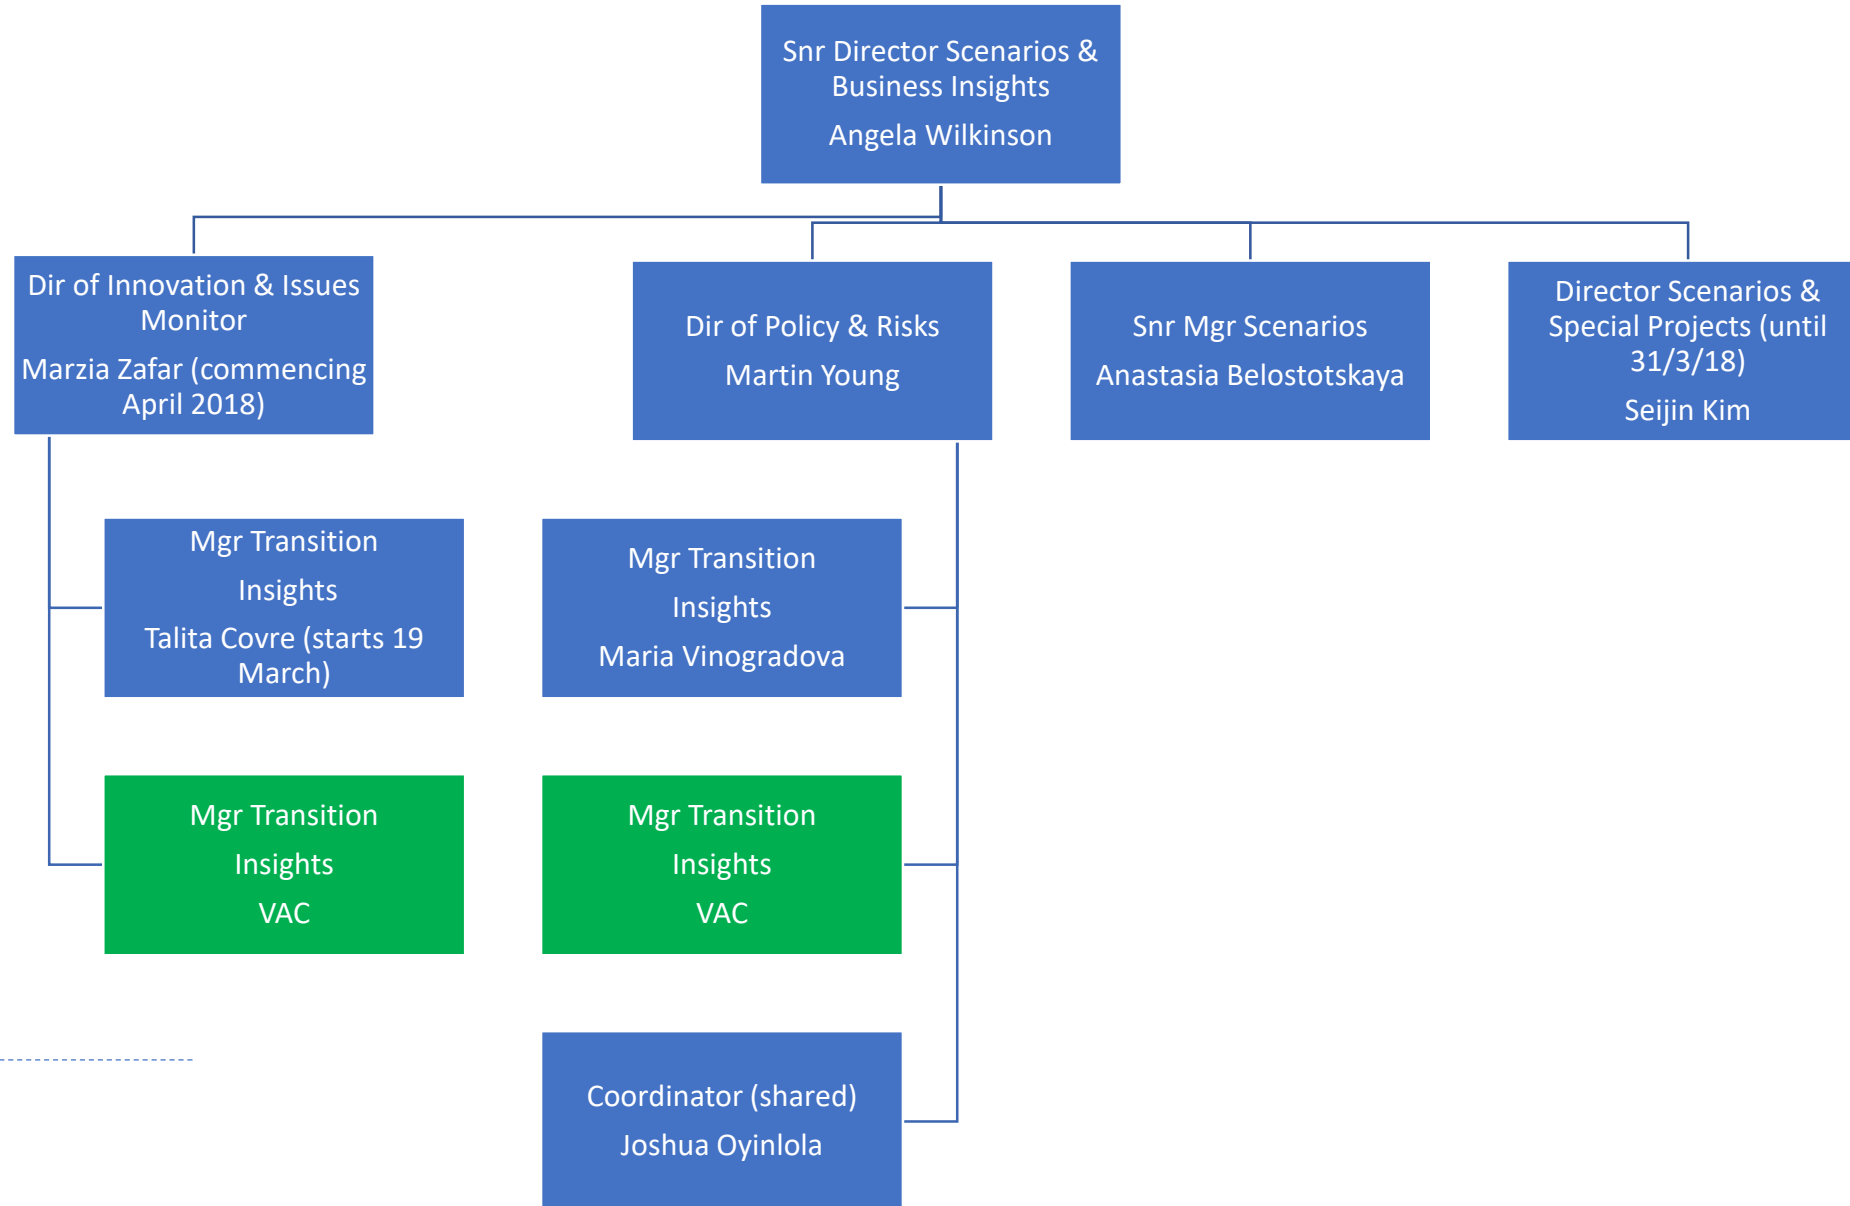

* Dotted line to COO

World Energy Council – Senior Leadership Team

What – Business, Industry and Policy Insights

Who – Network & Communities

How –Digital & Platforms

Operations – New COO Team