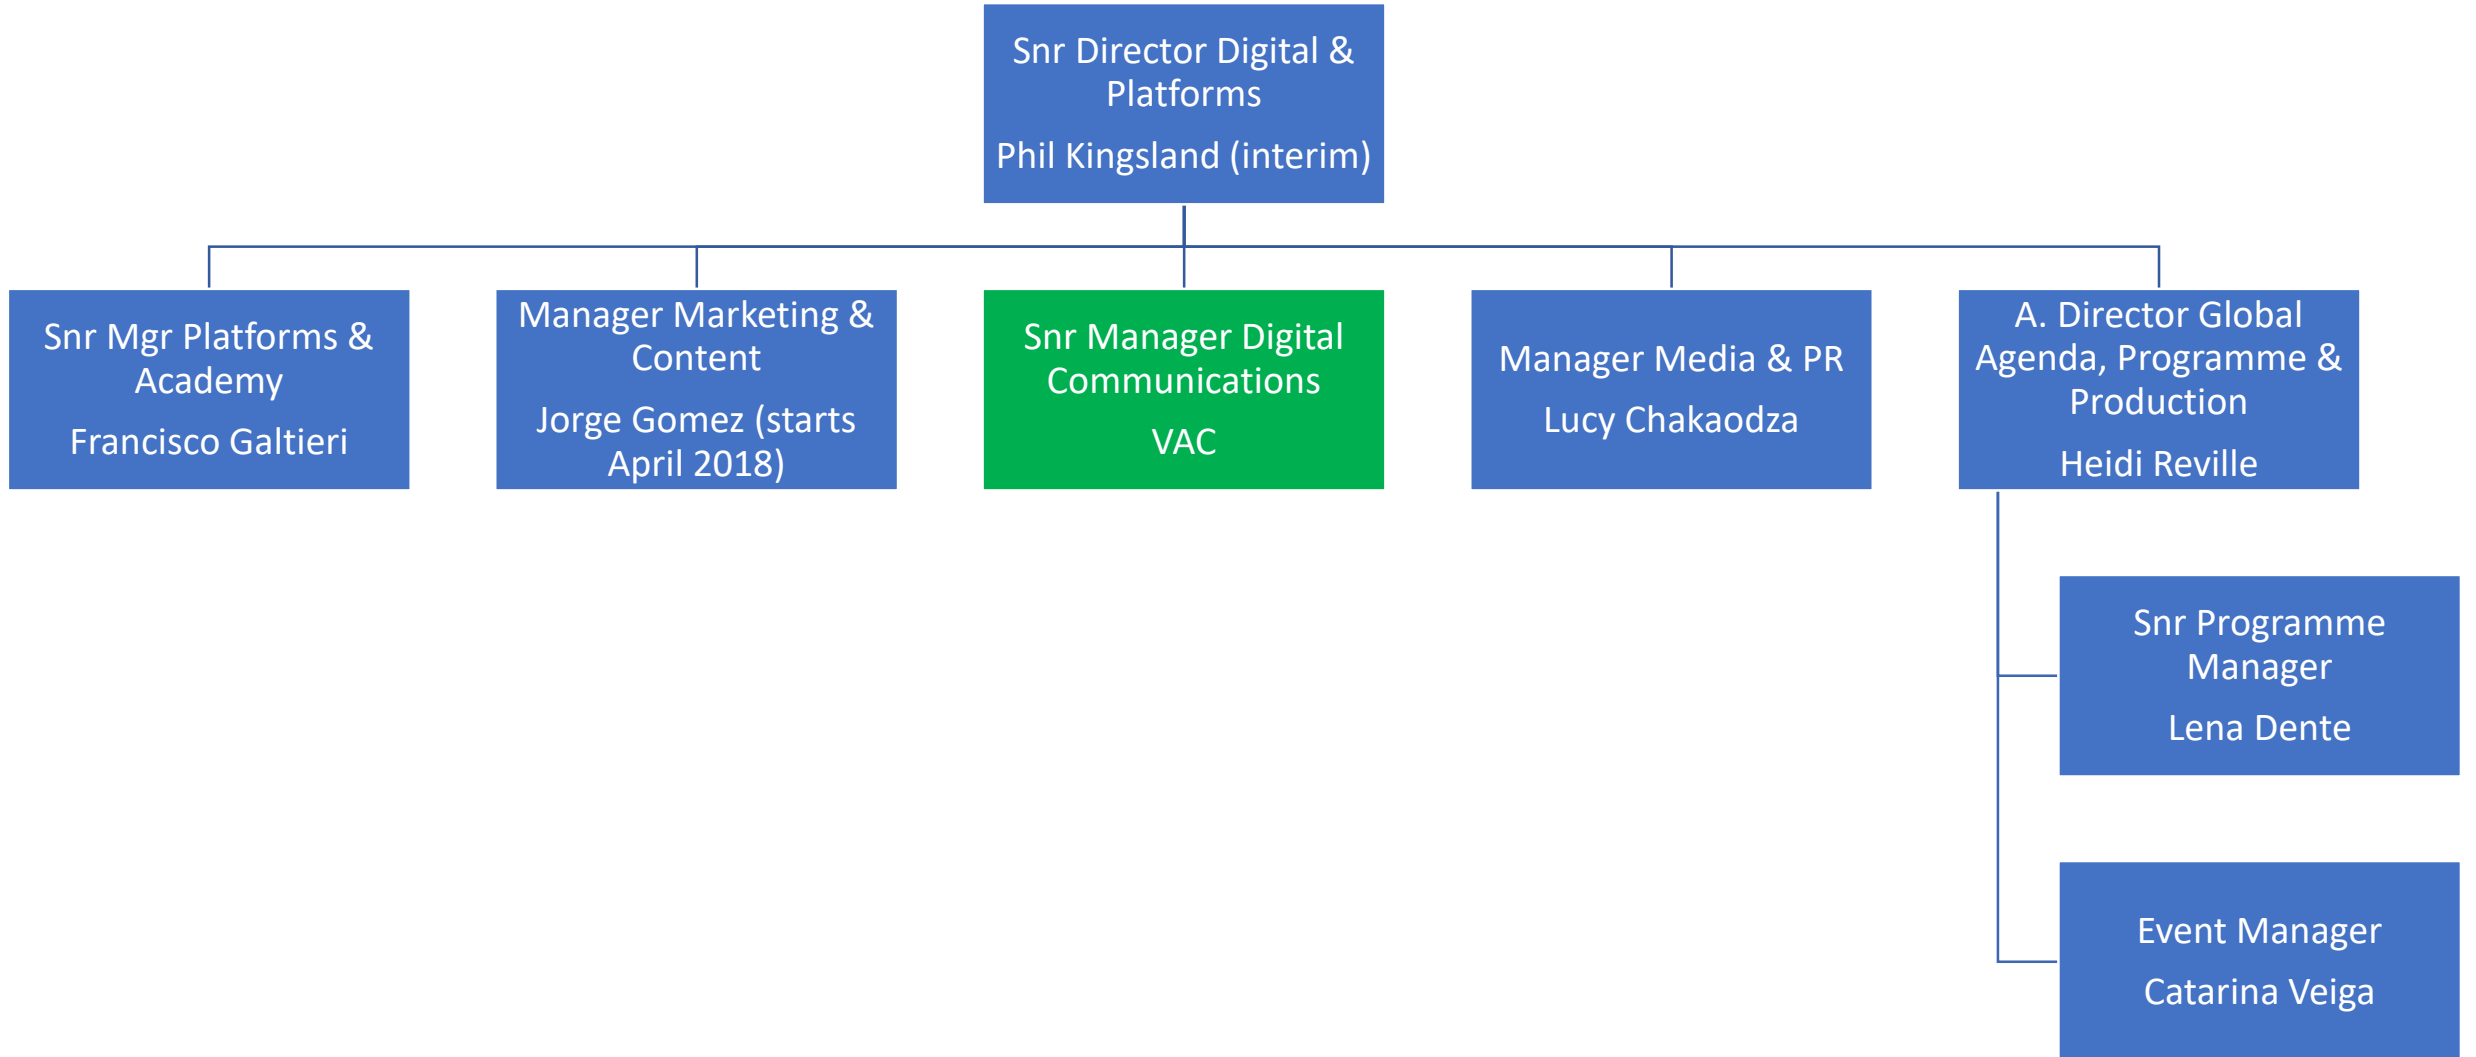

* Dotted line to COO

World Energy Council – Senior Leadership Team

What – Business, Industry and Policy Insights

Who – Network & Communities

How –Digital & Platforms

Operations – New COO Team